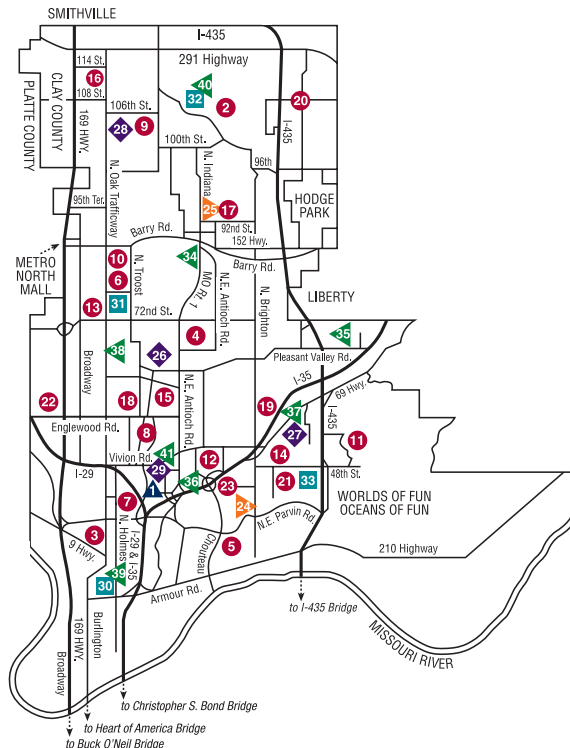

ABOUT THE DISTRICT

ECONOMIC SNAPSHOT

- **Student Enrollment** 19,717
- **4th Largest School District in Missouri**
- **Budget** $270 Million
- **Workforce** 3,202 Full-Time Employees
- **Technology** 23,000 Computers
- **Nutrition** 3,346,586 Meals Served Annually
- **Transportation** 160 Buses, Traveling 2.4 Million Miles Annually
- **Facilities** 3.0 Million Sq. Ft. in 54 Facilities on 900 Acres
- **School Age Child Care** 1,038 Children

SCHOOLS (as of Aug. 2018)

- **High Schools** 4
- **Middle Schools** 4
- **Sixth Grade Centers** 2
- **Elementary Schools** 22

OTHER PROGRAMS

- International Baccalaureate Diploma
- Gold Medallion Diploma
- Advanced Placement Courses
- Monarchs Collegiate Academy
- AVID – Advancement Via Individual Determination
- SAGE – Students in Academically Gifted Education
- PEGS – Programs for Exceptionally Gifted Students
- eCampus Online Classes
- Developmental Preschool
- Early Childhood Special Education
- Information Technology Academy
- Automotive Technology
- Northland CAPS

NORTH
KANSAS CITY
SCHOOLS

est. 1913

2000 NE 46th Street
Kansas City, MO 64116
(816) 321-5000
(816) 321-5001 fax
nkcschools.org

▲ ADMINISTRATIVE CAMPUS

- **1 Thomas P. Cummings Administrative Center**
  2000 N.E. 46th St.
  (816) 321-5000
- **R. B. Doolin Center for Educational Development**
  1900 N.E. 46th St.
- **Career & Technical Education Center**
  1950 N.E. 46th St.

● ELEMENTARY SCHOOLS

- **2 Bell Prairie**
  3000 N.E. 108th St.
  (816) 321-5020
- **3 Briarcliff**
  4100 N. Briarcliff Rd.
  (816) 321-5030
- **4 Chapel Hill**
  3220 N.E. 67th Terr.
  (816) 321-5040
- **5 Chouteau**
  3701 N. Jackson Ave.
  (816) 321-5050
- **6 Clardy**
  8100 N. Troost Ave.
  (816) 321-5060
- **7 Crestview**
  4327 N. Holmes St.
  (816) 321-5070
- **8 Davidson**
  5100 N. Highland Ave.
  (816) 321-5080
- **9 Fox Hill**
  545 N.E. 106th St.
  (816) 321-5090
- **10 Gashland**
  500 N.E. 83rd St.
  (816) 321-5100
- **11 Gracemor**
  5125 N. Sycamore Ave.
  (816) 321-5110
- **12 Lakewood**
  4624 N. Norton Ave.
  (816) 321-5120
- **13 Linden West**
  7333 N. Wyandotte St.
  (816) 321-5130
- **14 Maplewood**
  6400 N.E. 52nd St.
  (816) 321-5140
- **15 Meadowbrook**
  6301 N. Michigan Ave.
  (816) 321-5150
- **16 Nashua**
  221 N.E. 114th St.
  (816) 321-5160
- **17 Northview**
  3900 N.E. 92nd St.
  (816) 321-5170
- **18 Oakwood Manor**
  5900 N. Flora Ave.
  (816) 321-5180
- **19 Ravenwood**
  5020 N.E. 58th St.
  (816) 321-5190
- **20 Rising Hill (Aug. 2018)**
  7301 N.E. 108th St.
  (816) 321-5370
- **21 Topping**
  4433 N. Topping Ave.
  (816) 321-5200
- **22 West Englewood**
  1506 N.W. Englewood Rd.
  (816) 321-5210
- **23 Winnwood**
  4531 N.E. 44th Terr.
  (816) 321-5220

▶ SIXTH GRADE CENTERS (Aug. 2018)

- **24 Eastgate**
  4700 N.E. Parvin Rd.
  (816) 321-5270
- **25 Gateway**
  9201 N. Indiana Ave.
  (816) 321-5360

◆ MIDDLE SCHOOLS

- **26 Antioch**
  2100 N.E. 65th St.
  (816) 321-5260
- **27 Maple Park**
  5300 N. Bennington Ave.
  (816) 321-5280
- **28 New Mark**
  515 N.E. 106th St.
  (816) 321-5290
- **29 Northgate**
  2117 N.E. 48th St.
  (816) 321-5300

■ HIGH SCHOOLS

- **30 North Kansas City**
  620 E. 23rd Ave.
  (816) 321-5310
- **31 Oak Park**
  825 N.E. 79th Terr.
  (816) 321-5320

- **32 Staley**
  2800 N.E. Shoal Creek Pkwy.
  (816) 321-5330

- **33 Winnetonka**
  5815 N.E. 48th St.
  (816) 321-5340

◀ OTHER FACILITIES

- **34 Community Education Services**
  3100 N.E. 83rd St., Suite 2400
  (816) 321-5010
- **35 Early Childhood Education Center**
  6800 Sobbie Rd.
  (816) 321-5250
- **36 Golden Oaks Education Center**
  3100 N.E. 46th St.
  (816) 321-5230
- **37 Joseph G. Jacobs III Education Center**
  5700 Eugene Field Rd.
  (816) 321-5240
- **38 Northland Innovation Center**
  6889 N. Oak Trafficway
  (816) 321-5646
- **39 District Football Stadium**
  620 E. 23rd Ave. (North of North Kansas City High School)
- **40 District Activities Complex**
  2800 N.E. Shoal Creek Pkwy. (East of Staley High School)
- **41 Northgate Soccer Stadium**
  2117 N.E. 48th St. (South of Northgate Middle School)